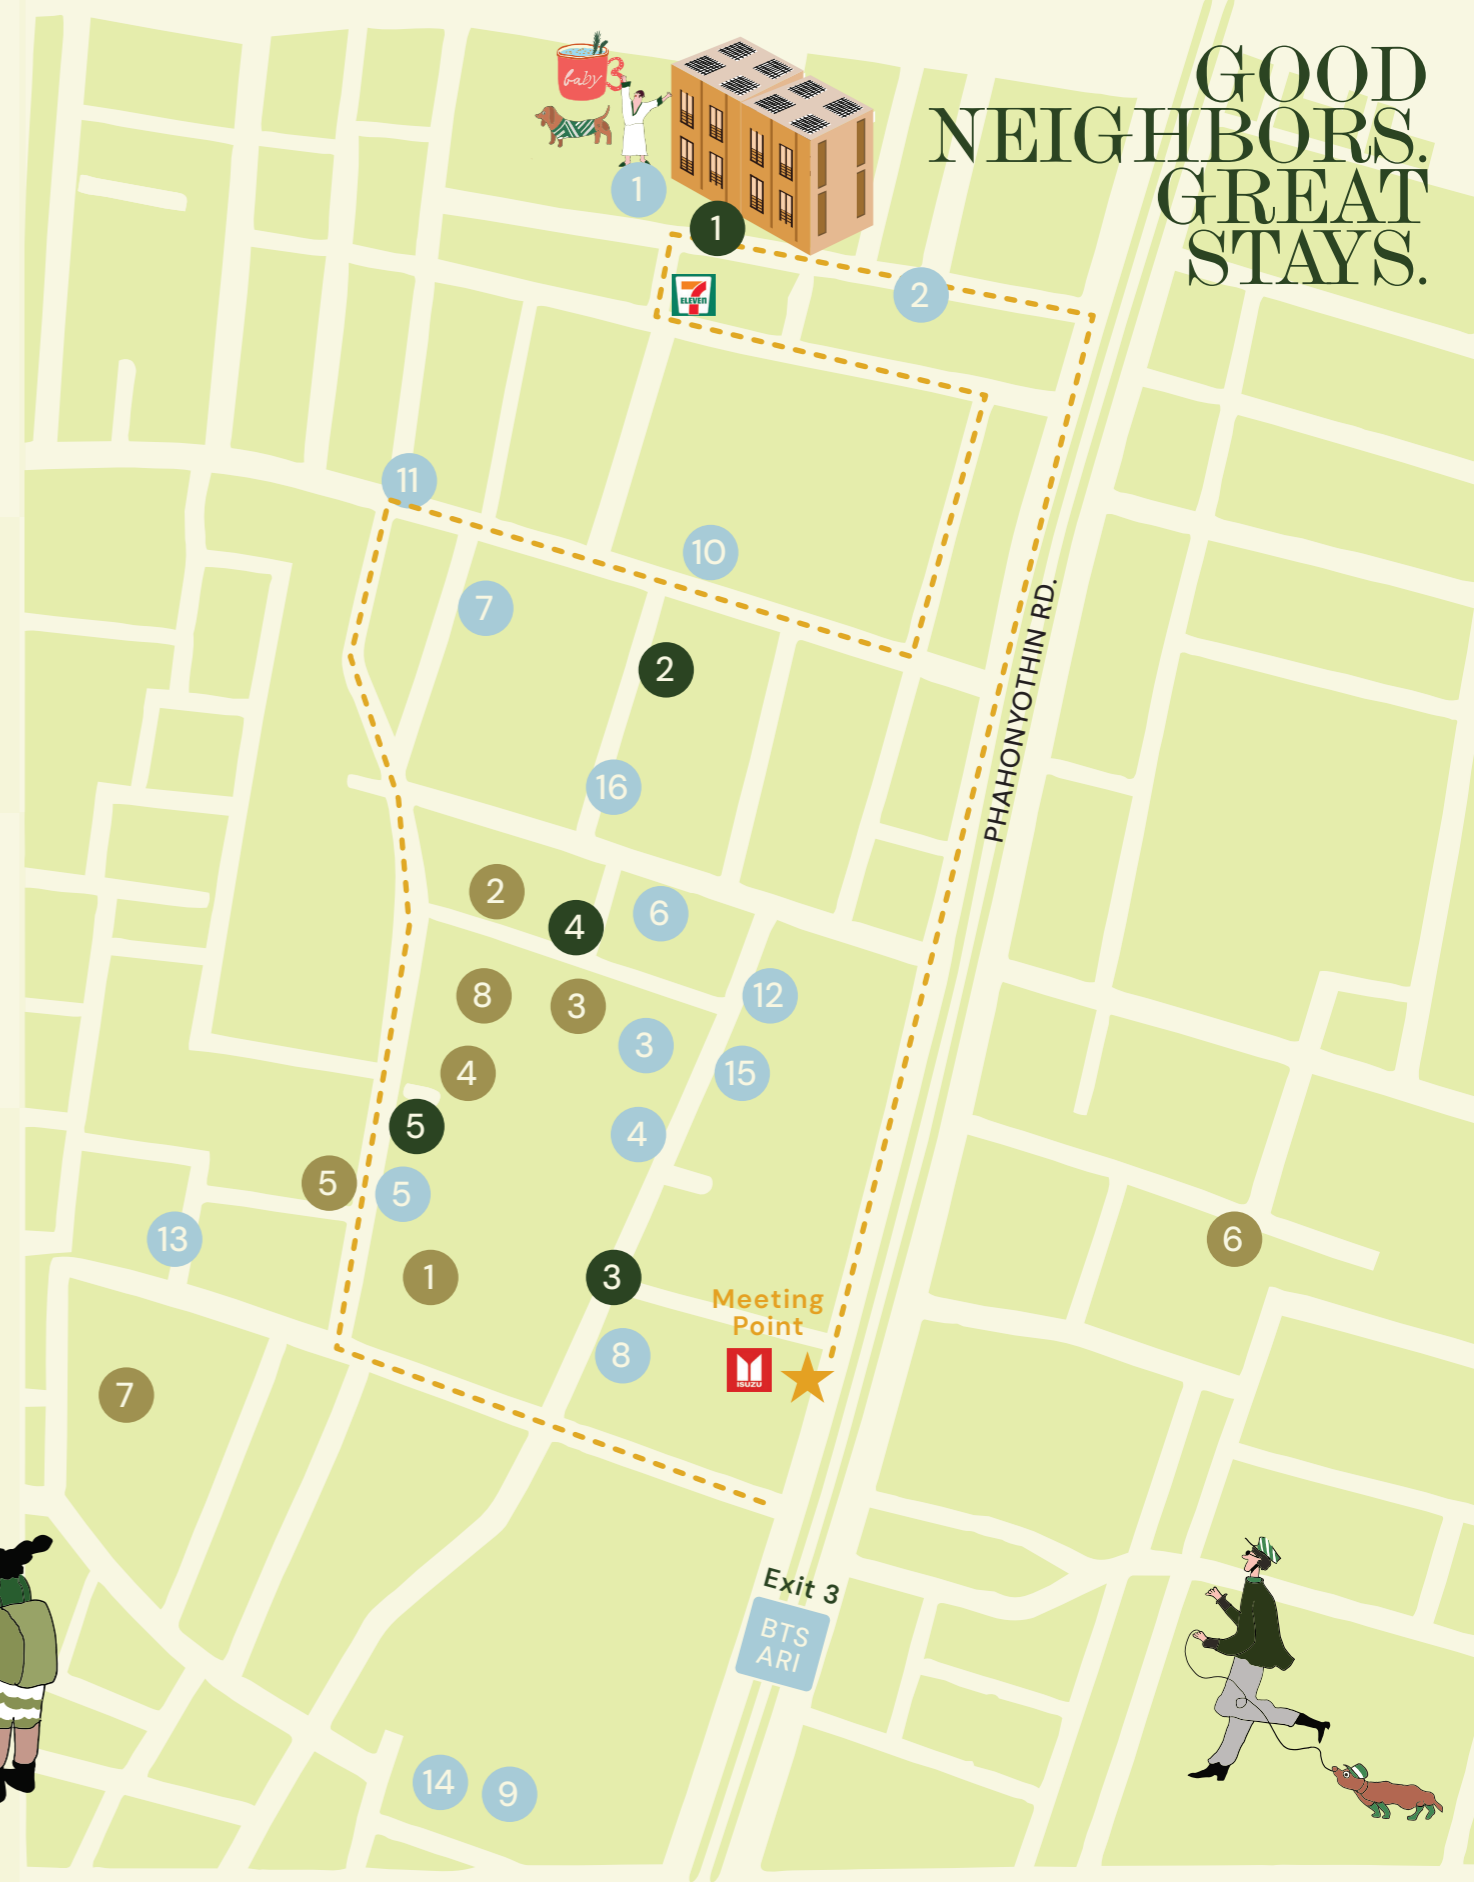

CRAFTSMAN

NEIGHBORHOOD GUIDE

GOOD
NEIGHBORS.
GREAT
STAYS.

RESTAURANT & BAR

- 1 Baby Bar Bangkok
- 2 Tui Tang Tao
- 3 Lay Lao
- 4 Ongtong Khao Soi
- 5 Salt
- 6 Thong Smith
- 7 Fishmonger Ari
- 8 Madcow burger x Under Over Ari
- 9 Kenny's BKK - Ari
- 10 Baytong Chicken Rice Zhangjiayi
- 11 Shabu Moto Ari
- 12 Baan Pueng Chom
- 13 Kopihub Prime I Ari
- 14 Hiso Sushi
- 15 Thungchiangmai Bangkok
- 16 Bar Storia del Caffè

CAFE & BAKERY

- 1 Bay Aree
- 2 Roots at Ari
- 3 Vondervic Cafe
- 4 Matcha People
- 5 Nana Coffee Roasters Ari
- 6 BAKE by Chef Burin
- 7 Landhaus Bakery
- 8 Gump's Ari Community Space

GROOMING

- 1 Ikigai Spa Bangkok
- 2 Prinesalon
- 3 KAMINARI NAILS STUDIO
- 4 Jin Vondervic
- 5 Le Labo

Scan for Meeting Point

For more information, please contact at concierge
Reserved your time 02-279-7299 ext. 0 or 6004 / 082-230-4168